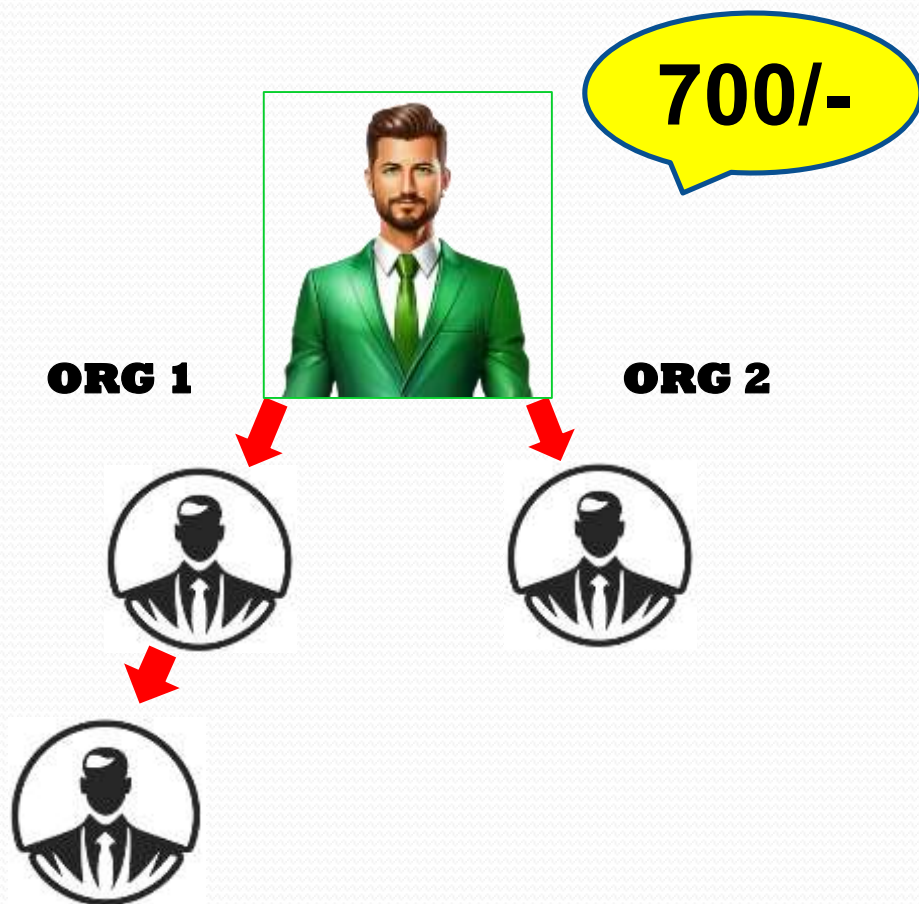

# 06 TYPES OF INCOME

## A. DIRECT INCOME

Unlimited Direct Income

**STUDENT**  
You Will Get  
**300/-**

**HOUSE WIFE**  
You Will Get  
**300/-**

**SHOP KEEPER**  
You Will Get  
**300/-**

**JOB PERSON**  
You Will Get  
**300/-**

## **B. SILVER MACHING INCOME**

1<sup>st</sup> Matching 1:2 or 2:1 Then all Matching 1:1

01 - DIRECT = 300Rs.

02 - DIRECT = 300Rs.

03 - DIRECT = 300Rs.

**PAIR MACHING = 700Rs.**

-----  
TOTAL PAYOUT = 1600 Rs.